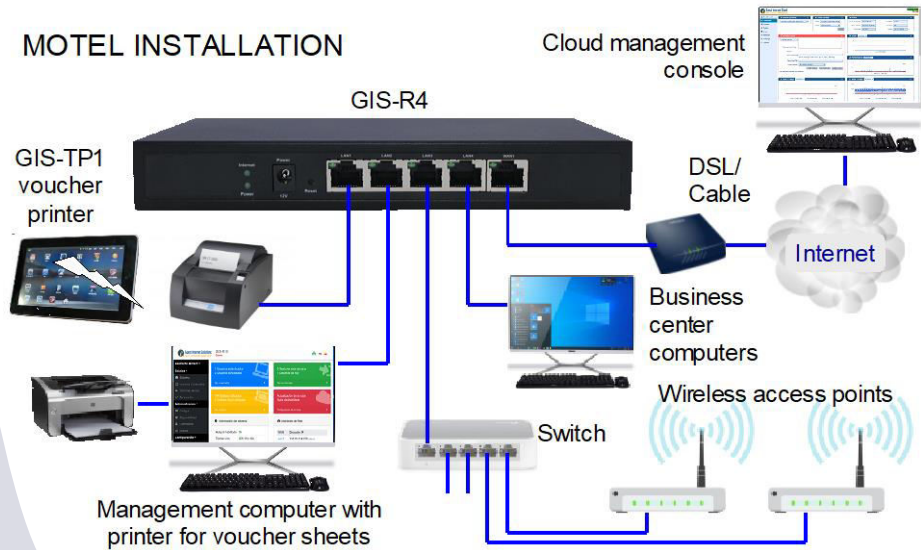

MOTEL INSTALLATION