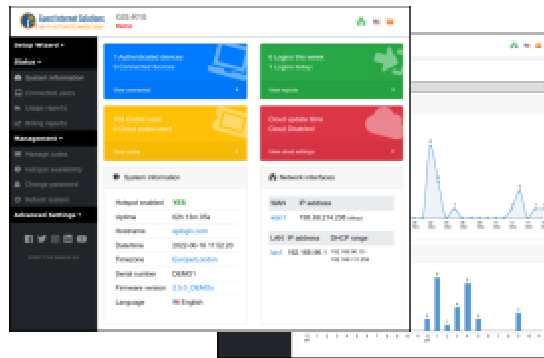

A free service or sell Internet access

Select one of many different options to provide Internet access for guests and visitors