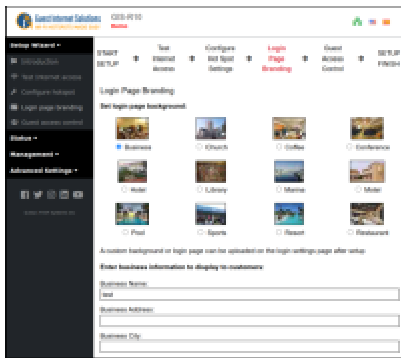

Custom Login pages

Create custom login pages to increase brand awareness and offer promotions

Free Cloud Management

Manage Users, codes and settings for multiple sites remotely from a single location

Configuration

Print access vouchers for guests

A business can monetize the Internet service through the cash sale of vouchers, receipts or charge credit cards

GIS-R4 Technical Specifications

Gateway Features

- ▶ Cloud management (optional)
- ▶ Plug and play with the setup wizard
- ▶ Firewall Blocks access from LAN to WAN
- ▶ Local and remote configuration
- ▶ Content filtering with OpenDNS
- ▶ Download/Upload speed control
- ▶ Allowed IP and MAC addresses
- ▶ Free and controlled Internet access
- ▶ Schedule to set availability
- ▶ Access point failure monitoring
- ▶ Port-forwarding for remote access to APs
- ▶ Email login for data collection