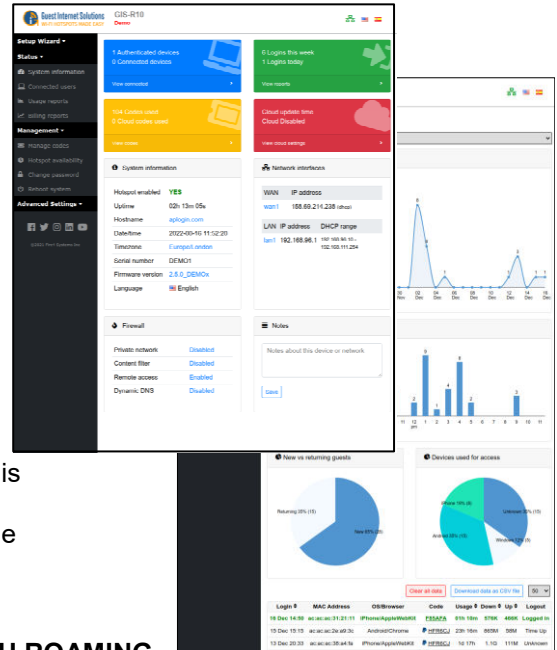

NEW GENERATION SOFTWARE

Guest Internet products have new generation software that is easier to use, has faster performance and adds a range of new features that include cellular roaming and VLAN.