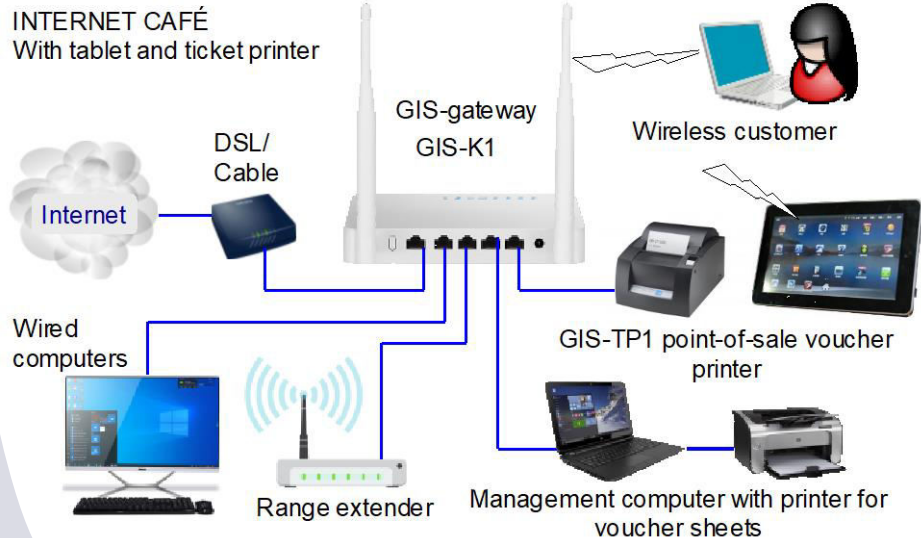

APPLICATIONS

The GIS-K1 is suitable for installation in Internet cafes, coffee bars, airbnb, retailers, bookstores, restaurants, and public retail locations.

NEW GENERATION SOFTWARE

Guest Internet products have new generation software that is easier to use, has faster performance and adds a range of new features that include cellular roaming and VLAN.

CELLULAR NETWORK WITH ROAMING

Guest Internet customers can now build very large networks with many wireless units, each connected to a different ISP, which will allow customers to roam from one antenna to the next. The advanced GIS Cloud software manages roaming to handoff a customer from one antenna to the next. The feature permits deployment of a mobile broadband service.