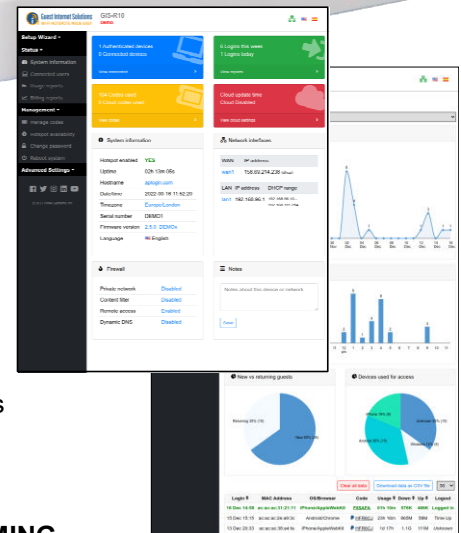

GIS-K1

Hotspot wireless gateway with 75 Mb/s throughput

- ❑ Popular in 65+ countries.
- ❑ A high-performance multi-functional Hotspot controller that is plug and play, very easy to install and use.
- ❑ Business owners can control Internet access through a login page.
- ❑ Share the Internet service between many users and improve user satisfaction and productivity with easy Internet access.
- ❑ Provide free public Internet or charge for the service with voucher printing methods to give or sell access codes.
- ❑ Sell Internet access on-line with Paypal(R) CC billing.
- ❑ Brand the customizable login page to promote and grow your business.
- ❑ No limit to the numbers of users.
- ❑ Advanced cyber-security, content control and filtering.
- ❑ Protection from hackers with malware detection minimizing business liability.
- ❑ Supports multi-site installations with roaming between wireless units to implement a mobile broadband network.
- ❑ API for integration of PMS & PoS management applications.
- ❑ Includes a point of sale interface for applications such as Internet cafes.
- ❑ FREE online support, cloud service and software upgrades.
- ❑ FREE cloud system for failure monitoring, remote management and analytics of use.
- ❑ NO monthly or annual fees.
- ❑ Long range wireless 802.11/N, 300Mb/s performance.
- ❑ Additional wireless points can be connected to the LAN ports to extend the Hotspot coverage area.

APPLICATIONS

The GIS-K1 is suitable for installation in Internet cafes, coffee bars, airbnb, retailers, bookstores, restaurants, and public retail locations.

NEW GENERATION SOFTWARE

Guest Internet products have new generation software that is easier to use, has faster performance and adds a range of new features that include cellular roaming and VLAN.