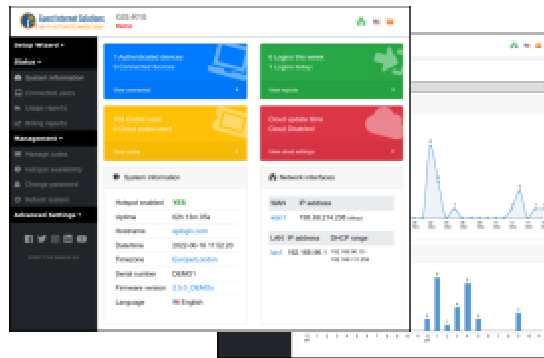

Give a free service or sell Internet access

Select one of many different options to provide Internet access for guests and visitors