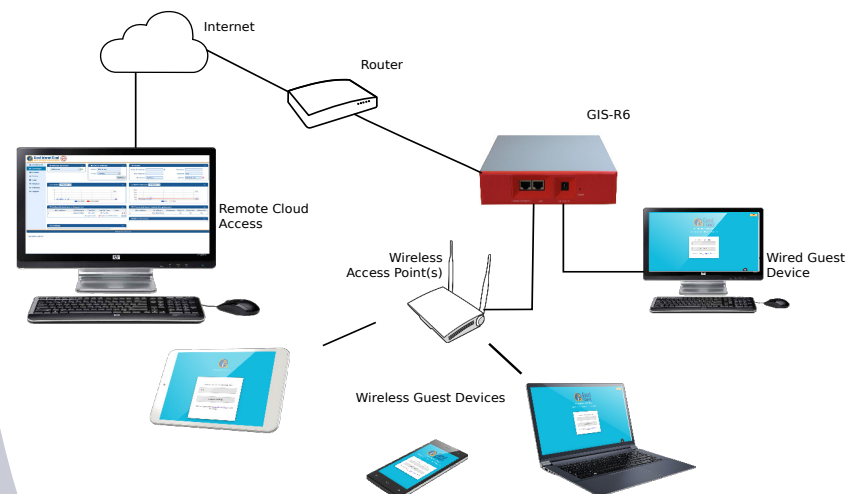

The GIS units are a powerful marketing tool for any business allowing you to advertise and promote your brand via the customised login page to every user that connects to your network.

The login pages of the GIS units can be customised either using the simple wizard or by uploading a fully customised login page.

The GIS units also protect the network from attackers, preventing access to office computers or PoS system. Having an open network introduces risk to a business' network which can be mitigated with the cyber-security features of the GIS unit.

A common problem with offering an open internet access to guests, is that the business owner can be held liable for activity on their network. The GIS unit captures all required information to help authorities to identify a user for any illegal activities.

GIS unit can be configured to provide content filtering via OpenDNS. Using this functionality you can block access to websites based on categories providing a safe browsing experience for your guests.

Bandwidth controls to improve quality of service (QoS) on the unit can be enabled to limit user download and upload speed, spreading the available bandwidth evenly across users.

The GIS units are all simple plug and play installations, requiring no specialist knowledge.

There are absolute no other charges and no monthly fees. Firmware upgrades and lifetime support are 100% free.