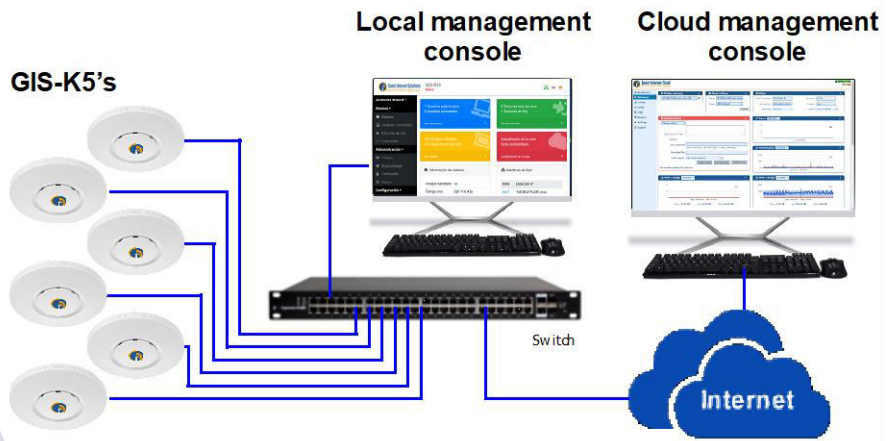

GIS-K5

Indoor Hotspot wireless gateway with up to 100 Mb/s throughput

- ❑ Popular in 65+ countries.
- ❑ A high-performance multi-functional Hotspot controller that is plug and play, very easy to install and use.
- ❑ Business owners can control Internet access through a login page.
- ❑ Share the Internet service between many users and improve user satisfaction and productivity with easy Internet access.
- ❑ Provide free public Internet or charge for the service with voucher printing methods to give or sell access codes.
- ❑ Sell Internet access on-line with Paypal(R) CC billing.
- ❑ Brand the customizable login page to promote and grow your business.
- ❑ No limit to the numbers of users.
- ❑ Advanced cyber-security, content control and filtering.
- ❑ Protection from hackers with malware detection minimizing business liability.
- ❑ Supports multi-site installations with roaming between wireless units to implement a mobile broadband network.
- ❑ API for integration of PMS & PoS management applications.
- ❑ Includes a point of sale interface for applications such as Internet cafes.
- ❑ FREE online support, cloud service and software upgrades.
- ❑ FREE cloud system for failure monitoring, remote management and analytics of use.
- ❑ NO monthly or annual fees.
- ❑ Long range wireless 802.11/N, 300Mb/s performance.

APPLICATIONS

The GIS-K5 is suitable for motels, hotels, retail stores, shopping malls, offices, gyms, hairdressers, medical waiting rooms, convenience stores and other public indoor locations.

NEW GENERATION SOFTWARE

Guest Internet customers can now build very large networks with many wireless units, each connected to a different ISP, which will allow customers to roam from one antenna to the next. The advanced GIS Cloud software manages roaming to handoff a customer from one antenna to the next. The feature permits deployment of a mobile broadband service.