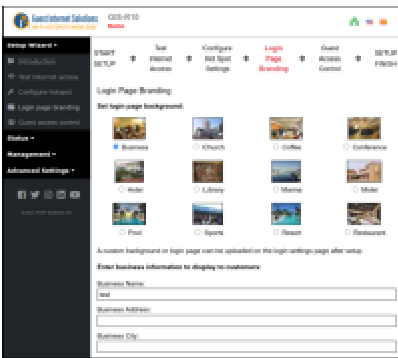

Custom Login pages

Create custom login pages to increase brand awareness and offer promotions

Free Cloud Management

Manage Users, codes and settings for multiple sites remotely from a single location

Very easy and simple configuration