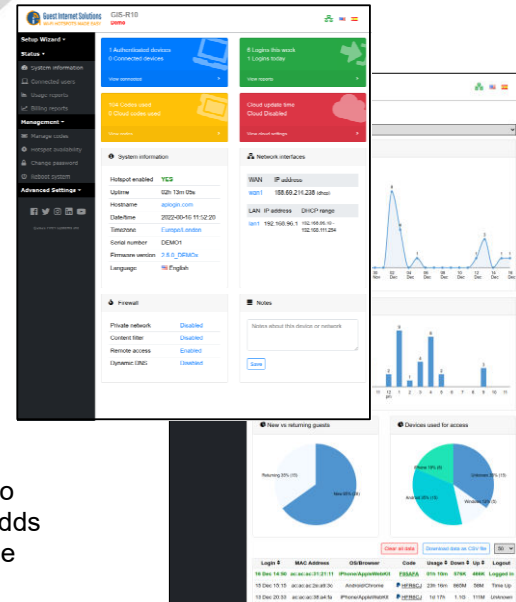

NEW GENERATION SOFTWARE

Guest Internet products have new generation software that is easier to use, has faster performance and adds a range of new features that include cellular roaming and VLAN.