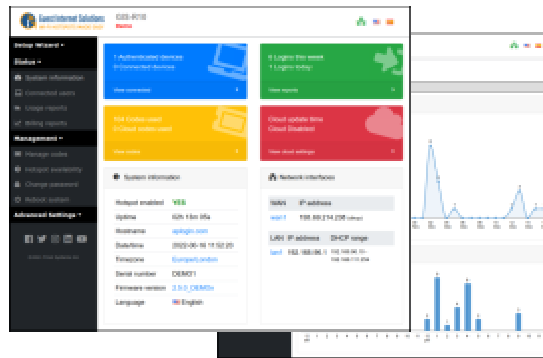

Give a free service or sell Internet access

Select one of many different options to provide Internet access for guests and visitors